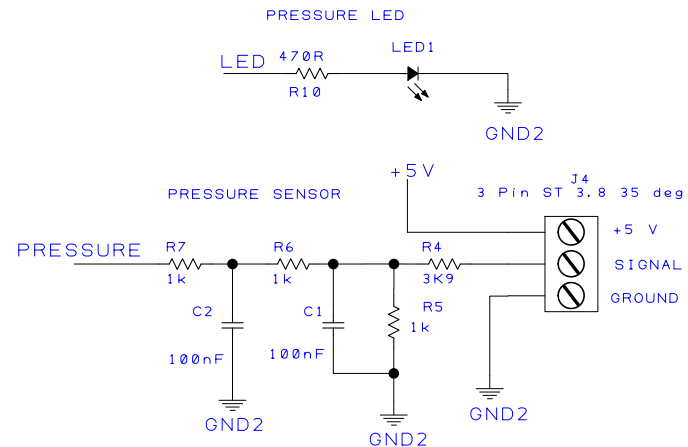

Rev -	Drawn	Check	Projection		AGRIGEL
	D. G.		Do Not Scale		
Project	APF		Client	AGRIGEL	
Title	RS485 SLAVE		Filename	Drawing No.	Sheet 1 of 2

Rev -	Drawn	Check	Projection		<h1>AGRIGEL</h1>
	D. G.		Do Not Scale		
Project	APF		Client	AGRIGEL	
Title	RS485 SLAVE		Filename	Drawing No.	Sheet 2 of 2