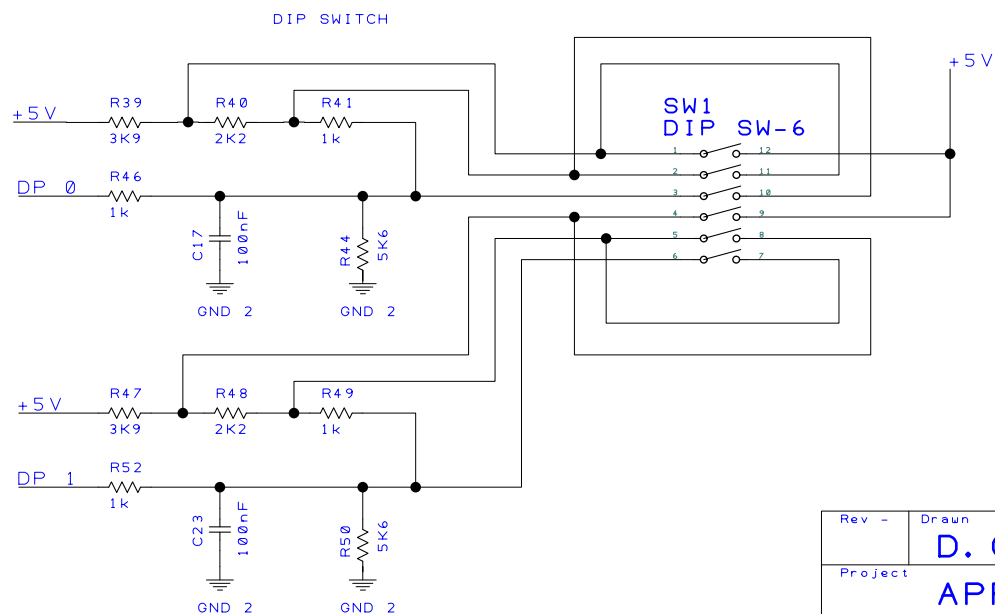

Rev -	Drawn	Check	Projection		AGRIGEL
	D. G.		Do Not Scale		
Project	APF		Client	AGRIGEL	
Title	RS485 SLAVE		Filename	Drawing No.	Sheet 1 of 2

Rev -	Drawn	Check	Projection		<h1>AGRIGEL</h1>
	D. G.		Do Not Scale		
Project	APF		Client	AGRIGEL	
Title	RS485 SLAVE		Filename	Drawing No.	Sheet 2 of 2