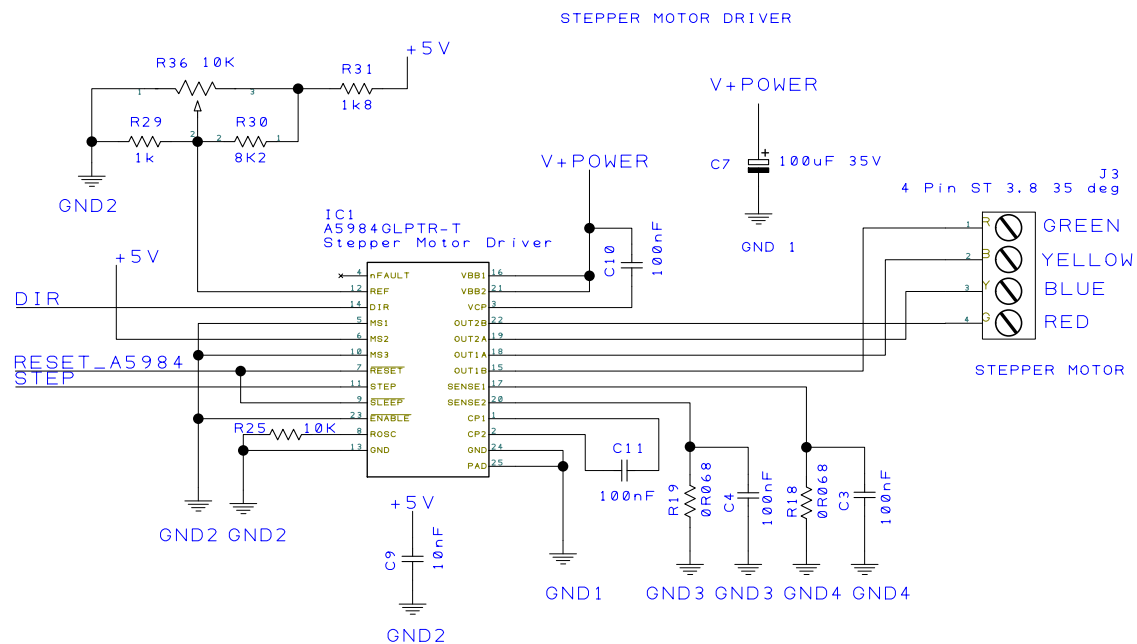

Rev -	Drawn	Check	Projection		AGRIGEL
	D. G.		Do Not Scale		
Project	APF		Client	AGRIGEL	
Title	RS485 SLAVE		Filename	Drawing No.	Sheet 1 of 2

Rev -	Drawn	Check	Projection		<h1>AGRIGEL</h1>
	D. G.		Do Not Scale		
Project	APF		Client	AGRIGEL	
Title	RS485 SLAVE		Filename	Drawing No.	Sheet 2 of 2