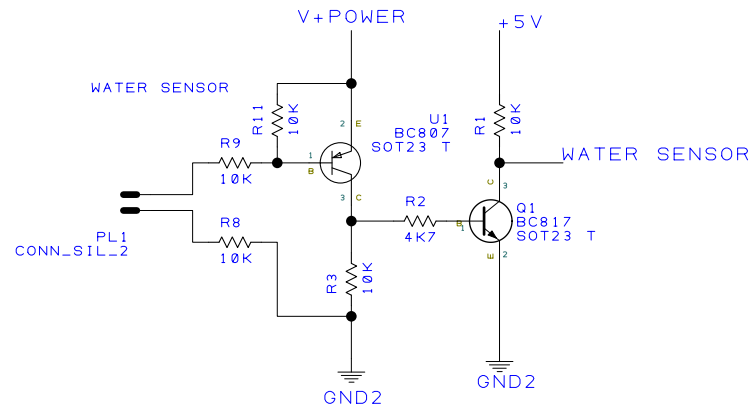

Rev -	Drawn	Check	Projection		AGRIGEL
	D. G.		Do Not Scale		
Project	APF		Client	AGRIGEL	
Title	RS485 SLAVE		Filename	Drawing No.	Sheet 1 of 2

Rev -	Drawn	Check	Projection		<h1>AGRIGEL</h1>
	D. G.		Do Not Scale		
Project	APF		Client	AGRIGEL	
Title	RS485 SLAVE		Filename	Drawing No.	Sheet 2 of 2