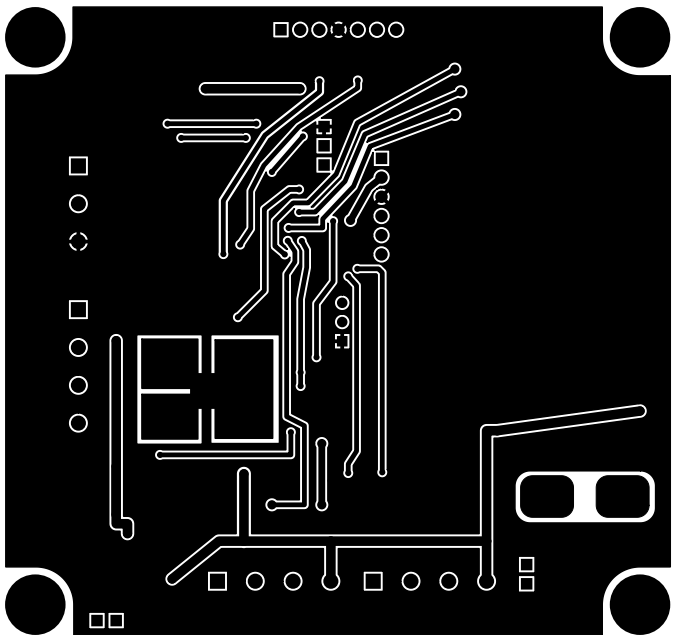

90.00

V-SCORE

85.00

99.00

V-SCORE

• PRESSURE CONTROL PCB 0101 •

• PRESSURE CONTROL

TOP •

• PRESSURE CONTROL PCB 0101 •

PRESSURE CONTROL PCB

PRESSURE CONTROL PCB

PRESSURE CONTROL BOARD 01.01 © ARIQEL