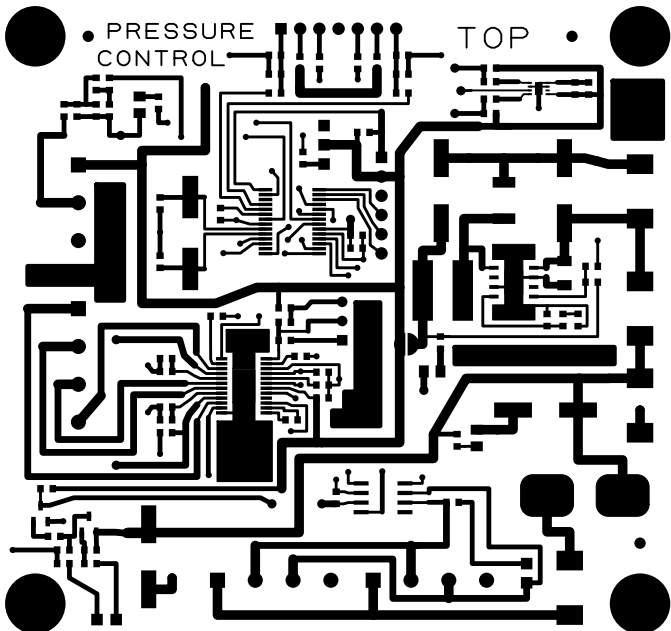

90.00

V-SCORE

85.00

99.00

V-SCORE

• PRESSURE CONTROL PCB 0101 •

• PRESSURE CONTROL

TOP •

• PRESSURE CONTROL PCB 0101 •

PRESSURE CONTROL PCB

PRESSURE CONTROL PCB

PRESSURE CONTROL BOARD 01.01 © ARIQEL