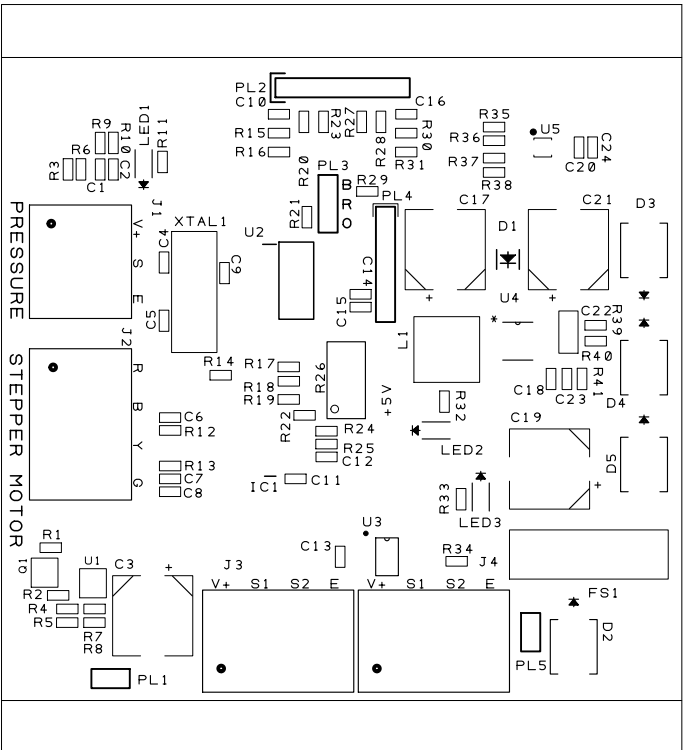

90.00

V-SCORE

85.00

99.00

V-SCORE

• PRESSURE CONTROL PCB 0101 •

• PRESSURE CONTROL

TOP •

• PRESSURE CONTROL PCB 0101 •

PRESSURE CONTROL PCB

PRESSURE CONTROL PCB

PRESSURE CONTROL BOARD 01.01 © ARIQEL