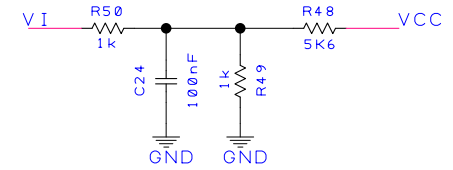

Rev -	Drawn D. L. G.	Check	Projection Do Not Scale		<h1 style="text-align: center;">AGRIGEL</h1>	
Project	GRANULAR MONITORING		Client			AGRIGEL
Title	MONITORING BOARD		Filename			Drawing No.

COMS LED

INPUT VOLT METER

HALL SENSOR

WATER SENSOR

Rev -	Drawn D. L. G.	Check	Projection Do Not Scale		AGRIGEL
Project GRANULAR MONITORING			Client AGRIGEL		
Title MONITORING BOARD			Filename	Drawing No.	

Rev -	Drawn D. L. G.	Check	Projection Do Not Scale		AGRIGEL
Project	GRANULAR MONITORING		Client	AGRIGEL	
Title	MONITORING BOARD		Filename	Drawing No.	Sheet 3 of 3