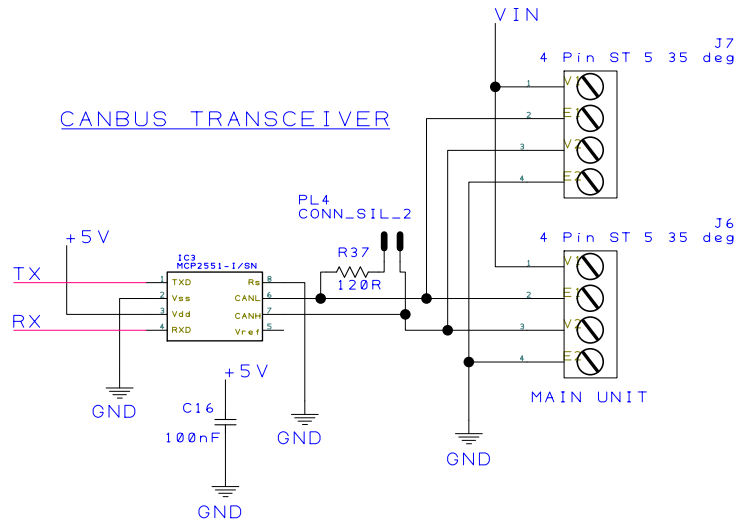

Rev -	Drawn D. L. G.	Check	Projection Do Not Scale		<h1 style="text-align: center;">AGRIGEL</h1>	
Project	GRANULAR MONITORING		Client			AGRIGEL
Title	MONITORING BOARD		Filename			Drawing No.

COMS LED

INPUT VOLT METER

HALL SENSOR

WATER SENSOR

Rev -	Drawn D. L. G.	Check	Projection Do Not Scale		AGRIGEL
Project GRANULAR MONITORING			Client AGRIGEL		
Title MONITORING BOARD			Filename	Drawing No.	

Rev -	Drawn D. L. G.	Check	Projection Do Not Scale		AGRIGEL
Project	GRANULAR MONITORING		Client	AGRIGEL	
Title	MONITORING BOARD		Filename	Drawing No.	Sheet 3 of 3