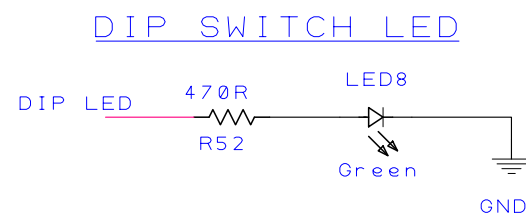

Rev -	Drawn D. L. G.	Check	Projection Do Not Scale		<h1 style="text-align: center;">AGRIGEL</h1>	
Project	GRANULAR MONITORING		Client			AGRIGEL
Title	MONITORING BOARD		Filename			Drawing No.

COMS LED

INPUT VOLT METER

HALL SENSOR

WATER SENSOR

Rev -	Drawn D. L. G.	Check	Projection Do Not Scale		AGRIGEL
Project GRANULAR MONITORING			Client AGRIGEL		
Title MONITORING BOARD			Filename	Drawing No.	

Rev -	Drawn D. L. G.	Check	Projection Do Not Scale		AGRIGEL
Project	GRANULAR MONITORING		Client	AGRIGEL	
Title	MONITORING BOARD		Filename	Drawing No.	Sheet 3 of 3