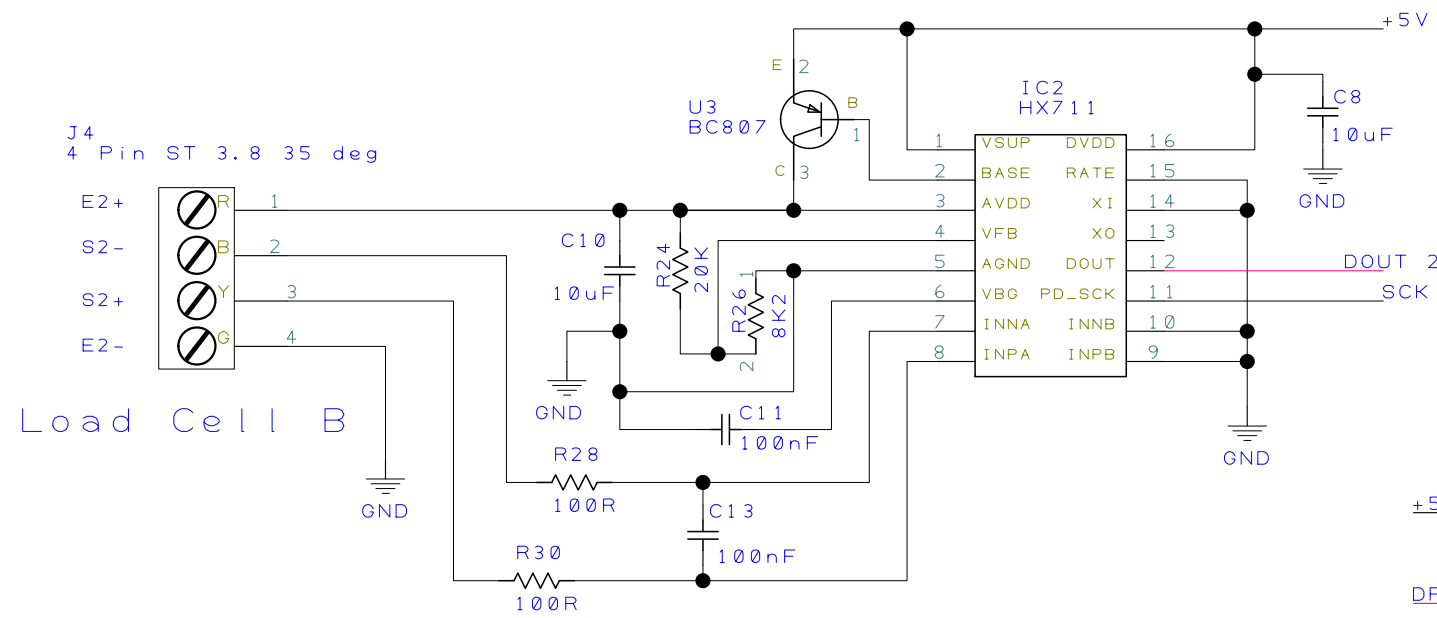

Rev -	Drawn D. L. G.	Check	Projection Do Not Scale		<h1 style="text-align: center;">AGRIGEL</h1>	
Project	GRANULAR MONITORING		Client			AGRIGEL
Title	MONITORING BOARD		Filename			Drawing No.

COMS LED

INPUT VOLT METER

HALL SENSOR

WATER SENSOR

Rev -	Drawn D. L. G.	Check	Projection Do Not Scale		AGRIGEL
Project GRANULAR MONITORING			Client AGRIGEL		
Title MONITORING BOARD			Filename	Drawing No.	

Rev -	Drawn D. L. G.	Check	Projection Do Not Scale		AGRIGEL
Project	GRANULAR MONITORING		Client	AGRIGEL	
Title	MONITORING BOARD		Filename	Drawing No.	Sheet 3 of 3