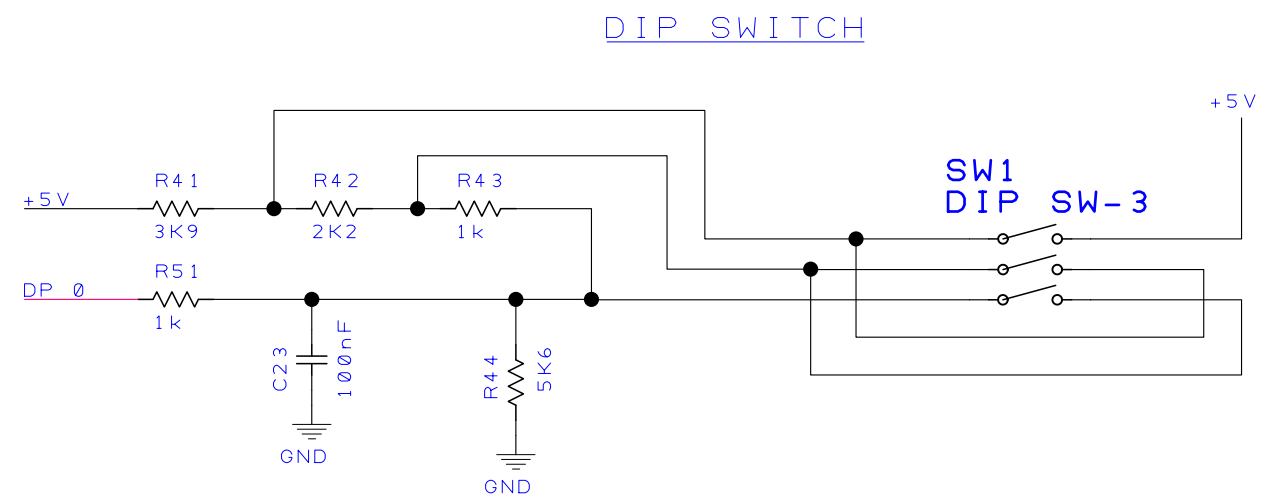

Rev -	Drawn D. L. G.	Check	Projection Do Not Scale		<h1 style="text-align: center;">AGRIGEL</h1>	
Project	GRANULAR MONITORING		Client			AGRIGEL
Title	MONITORING BOARD		Filename			Drawing No.

COMS LED

INPUT VOLT METER

HALL SENSOR

WATER SENSOR

Rev -	Drawn D. L. G.	Check	Projection Do Not Scale		AGRIGEL
Project GRANULAR MONITORING			Client AGRIGEL		
Title MONITORING BOARD			Filename	Drawing No.	

Rev -	Drawn D. L. G.	Check	Projection Do Not Scale		AGRIGEL
Project	GRANULAR MONITORING		Client	AGRIGEL	
Title	MONITORING BOARD		Filename	Drawing No.	Sheet 3 of 3