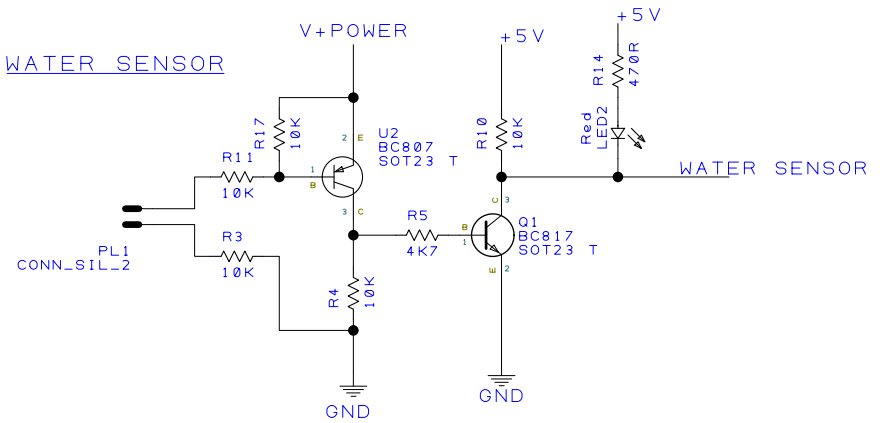

Rev -	Drawn D. L. G.	Check	Projection Do Not Scale		<h1 style="text-align: center;">AGRIGEL</h1>	
Project	GRANULAR MONITORING		Client			AGRIGEL
Title	MONITORING BOARD		Filename			Drawing No.

COMS LED

INPUT VOLT METER

HALL SENSOR

WATER SENSOR

Rev -	Drawn D. L. G.	Check	Projection Do Not Scale		AGRIGEL
Project GRANULAR MONITORING			Client AGRIGEL		
Title MONITORING BOARD			Filename	Drawing No.	

Rev -	Drawn D. L. G.	Check	Projection Do Not Scale		AGRIGEL
Project	GRANULAR MONITORING		Client	AGRIGEL	
Title	MONITORING BOARD		Filename	Drawing No.	Sheet 3 of 3