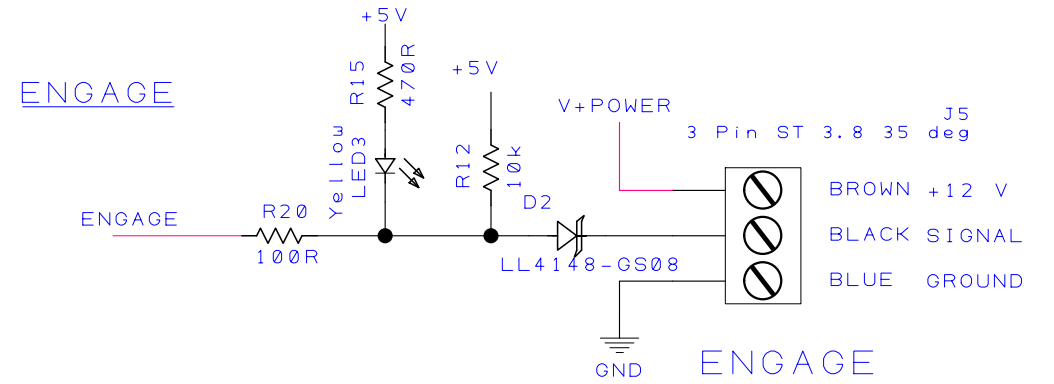

Rev -	Drawn D. L. G.	Check	Projection Do Not Scale		<h1 style="text-align: center;">AGRIGEL</h1>	
Project	GRANULAR MONITORING		Client			AGRIGEL
Title	MONITORING BOARD		Filename			Drawing No.

COMS LED

INPUT VOLT METER

HALL SENSOR

WATER SENSOR

Rev -	Drawn D. L. G.	Check	Projection Do Not Scale		AGRIGEL
Project GRANULAR MONITORING			Client AGRIGEL		
Title MONITORING BOARD			Filename	Drawing No.	

Rev -	Drawn D. L. G.	Check	Projection Do Not Scale		AGRIGEL
Project	GRANULAR MONITORING		Client	AGRIGEL	
Title	MONITORING BOARD		Filename	Drawing No.	Sheet 3 of 3