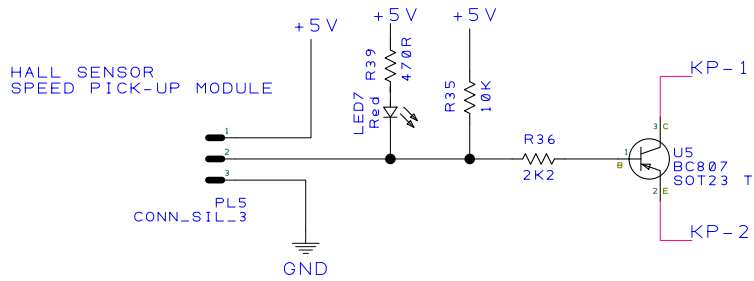

Rev -	Drawn D. L. G.	Check	Projection Do Not Scale		<h1 style="text-align: center;">AGRIGEL</h1>	
Project	GRANULAR MONITORING		Client			AGRIGEL
Title	MONITORING BOARD		Filename			Drawing No.

COMS LED

INPUT VOLT METER

HALL SENSOR

WATER SENSOR

Rev -	Drawn D. L. G.	Check	Projection Do Not Scale		AGRIGEL
Project GRANULAR MONITORING			Client AGRIGEL		
Title MONITORING BOARD			Filename	Drawing No.	

Rev -	Drawn D. L. G.	Check	Projection Do Not Scale		AGRIGEL
Project	GRANULAR MONITORING		Client	AGRIGEL	
Title	MONITORING BOARD		Filename	Drawing No.	Sheet 3 of 3