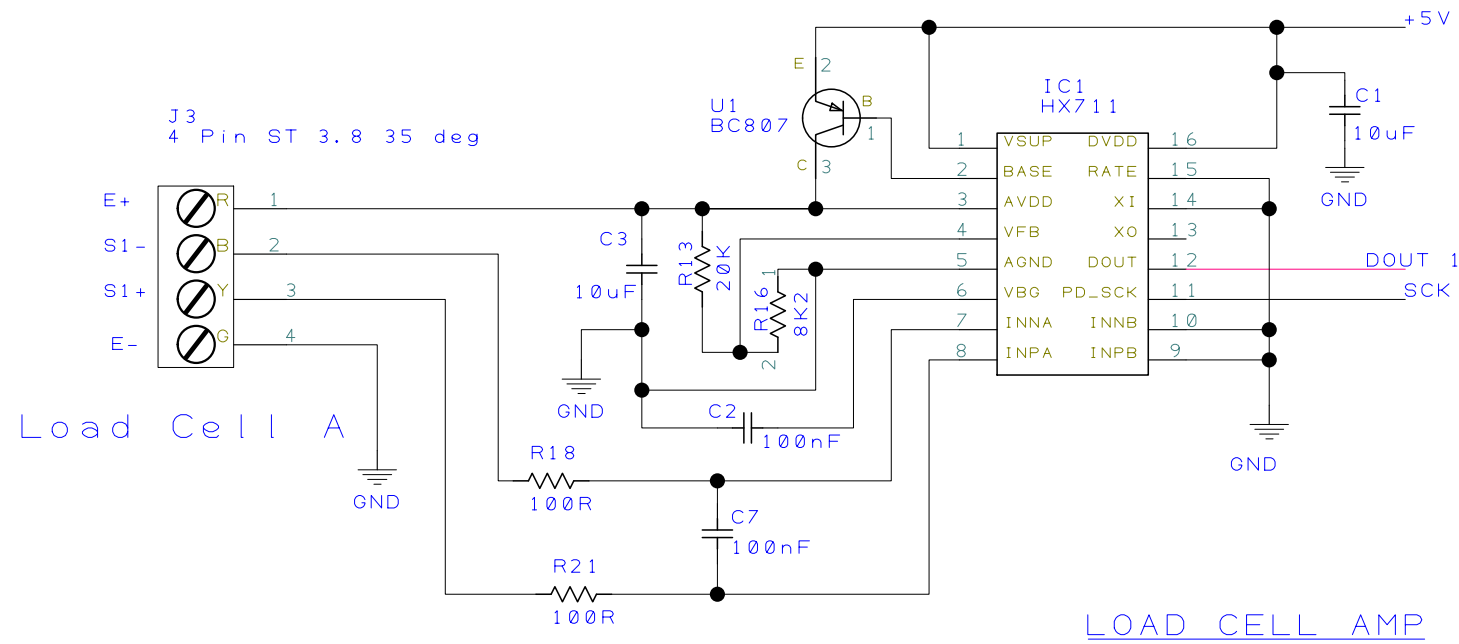

Rev -	Drawn D. L. G.	Check	Projection Do Not Scale		<h1 style="text-align: center;">AGRIGEL</h1>	
Project	GRANULAR MONITORING		Client			AGRIGEL
Title	MONITORING BOARD		Filename			Drawing No.

COMS LED

INPUT VOLT METER

HALL SENSOR

WATER SENSOR

Rev -	Drawn D. L. G.	Check	Projection Do Not Scale		AGRIGEL
Project GRANULAR MONITORING			Client AGRIGEL		
Title MONITORING BOARD			Filename	Drawing No.	

Rev -	Drawn D. L. G.	Check	Projection Do Not Scale		AGRIGEL
Project	GRANULAR MONITORING		Client	AGRIGEL	
Title	MONITORING BOARD		Filename	Drawing No.	Sheet 3 of 3