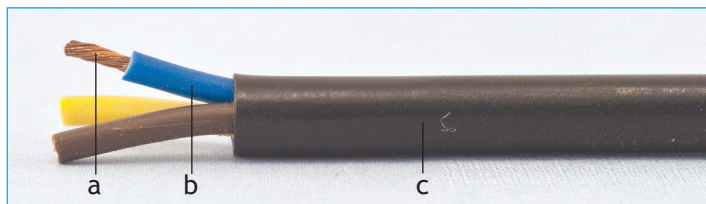

## J190003/5 PVC/PVC Cabtyre 300/500V

- a. Multistrand plain copper conductors
  - b. PVC insulation
  - c. PVC sheath - black (BK), white (WH), grey (GY)
- 300/500 V grade
  - XX - indicates sheath colour required
  - Core Colours:
    - 2 Core: brown, blue
    - 3 core: brown, blue, green/yellow
    - 4 core: brown, blue, green/yellow, black

Standard PVC fixed installation cable for indoor applications, connecting mains to machines and appliances.

Jaycor Part Number	Conductor Size (mm <sup>2</sup> )	Strandings (no./mm)	No. of cores	Nominal O.D. (mm)
J190503/502-XX	0,50	14/0,21	2	4,85
J190503/503-XX	0,50	14/0,21	3	5,15
J190753/502-XX	0,75	21/0,21	2	5,45
J190753/503-XX	0,75	21/0,21	3	5,75
J190753/504-XX	0,75	21/0,21	4	6,30
J191003/502-XX	1,0	27/0,21	2	5,90
J191003/503-XX	1,0	27/0,21	3	6,35
J191003/504-XX	1,0	27/0,21	4	6,95
J191503/502-XX	1,5	44/0,21	2	6,80
J191503/503-XX	1,5	44/0,21	3	7,40
J191503/504-XX	1,5	44/0,21	4	8,25
J192503/503-XX	2,5	66/0,21	3	10,10
J192503/504-XX	2,5	66/0,21	4	11,45
J194003/503-XX	4,0	107/0,21	3	12,35
J194003/504-XX	4,0	107/0,21	4	13,50