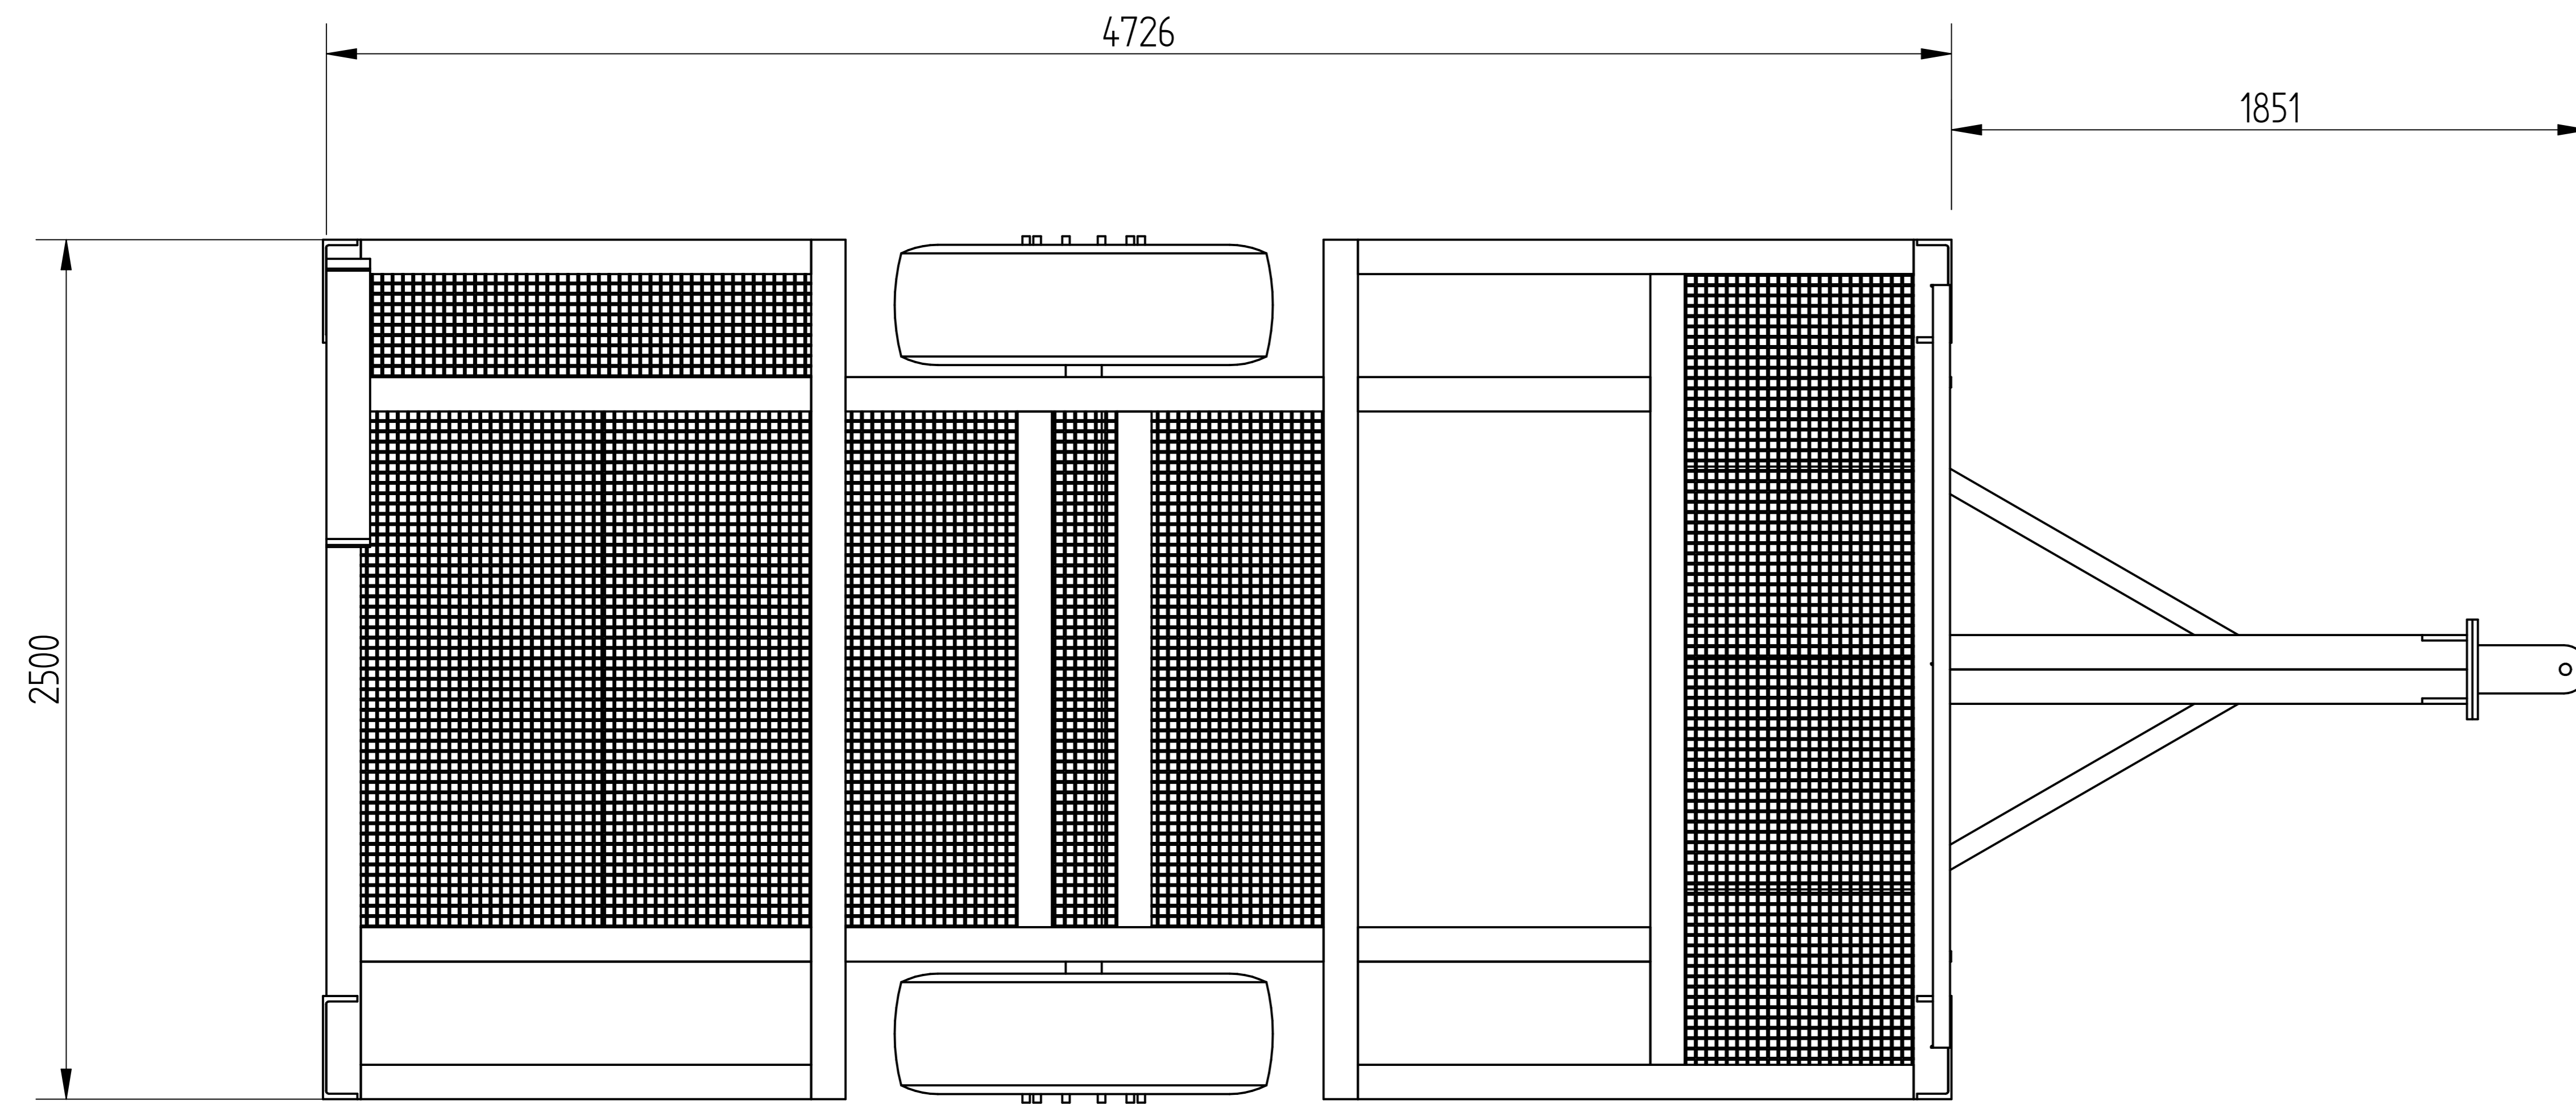

SIDE VIEW

REAR VIEW

TOP VIEW

580 CHASSIS
580-C-000

DRAWN		NAME	DATE	EQUAL CHANCE TRADING 50	
CHECKED	D.L.G.		02/06/13	TITLE	580 CHASSIS
ENG APPR				SIZE	580-C-000
MGR APPR				REV	A
UNLESS OTHERWISE SPECIFIED				FILE NAME	580 CHASSIS.dft
DIMENSIONS ARE IN MILLIMETERS				SCALE	WEIGHT
ANGLES = 0.1°				SHEET 1 OF 2	
2 PL = 0.02 3 PL = 0.005					