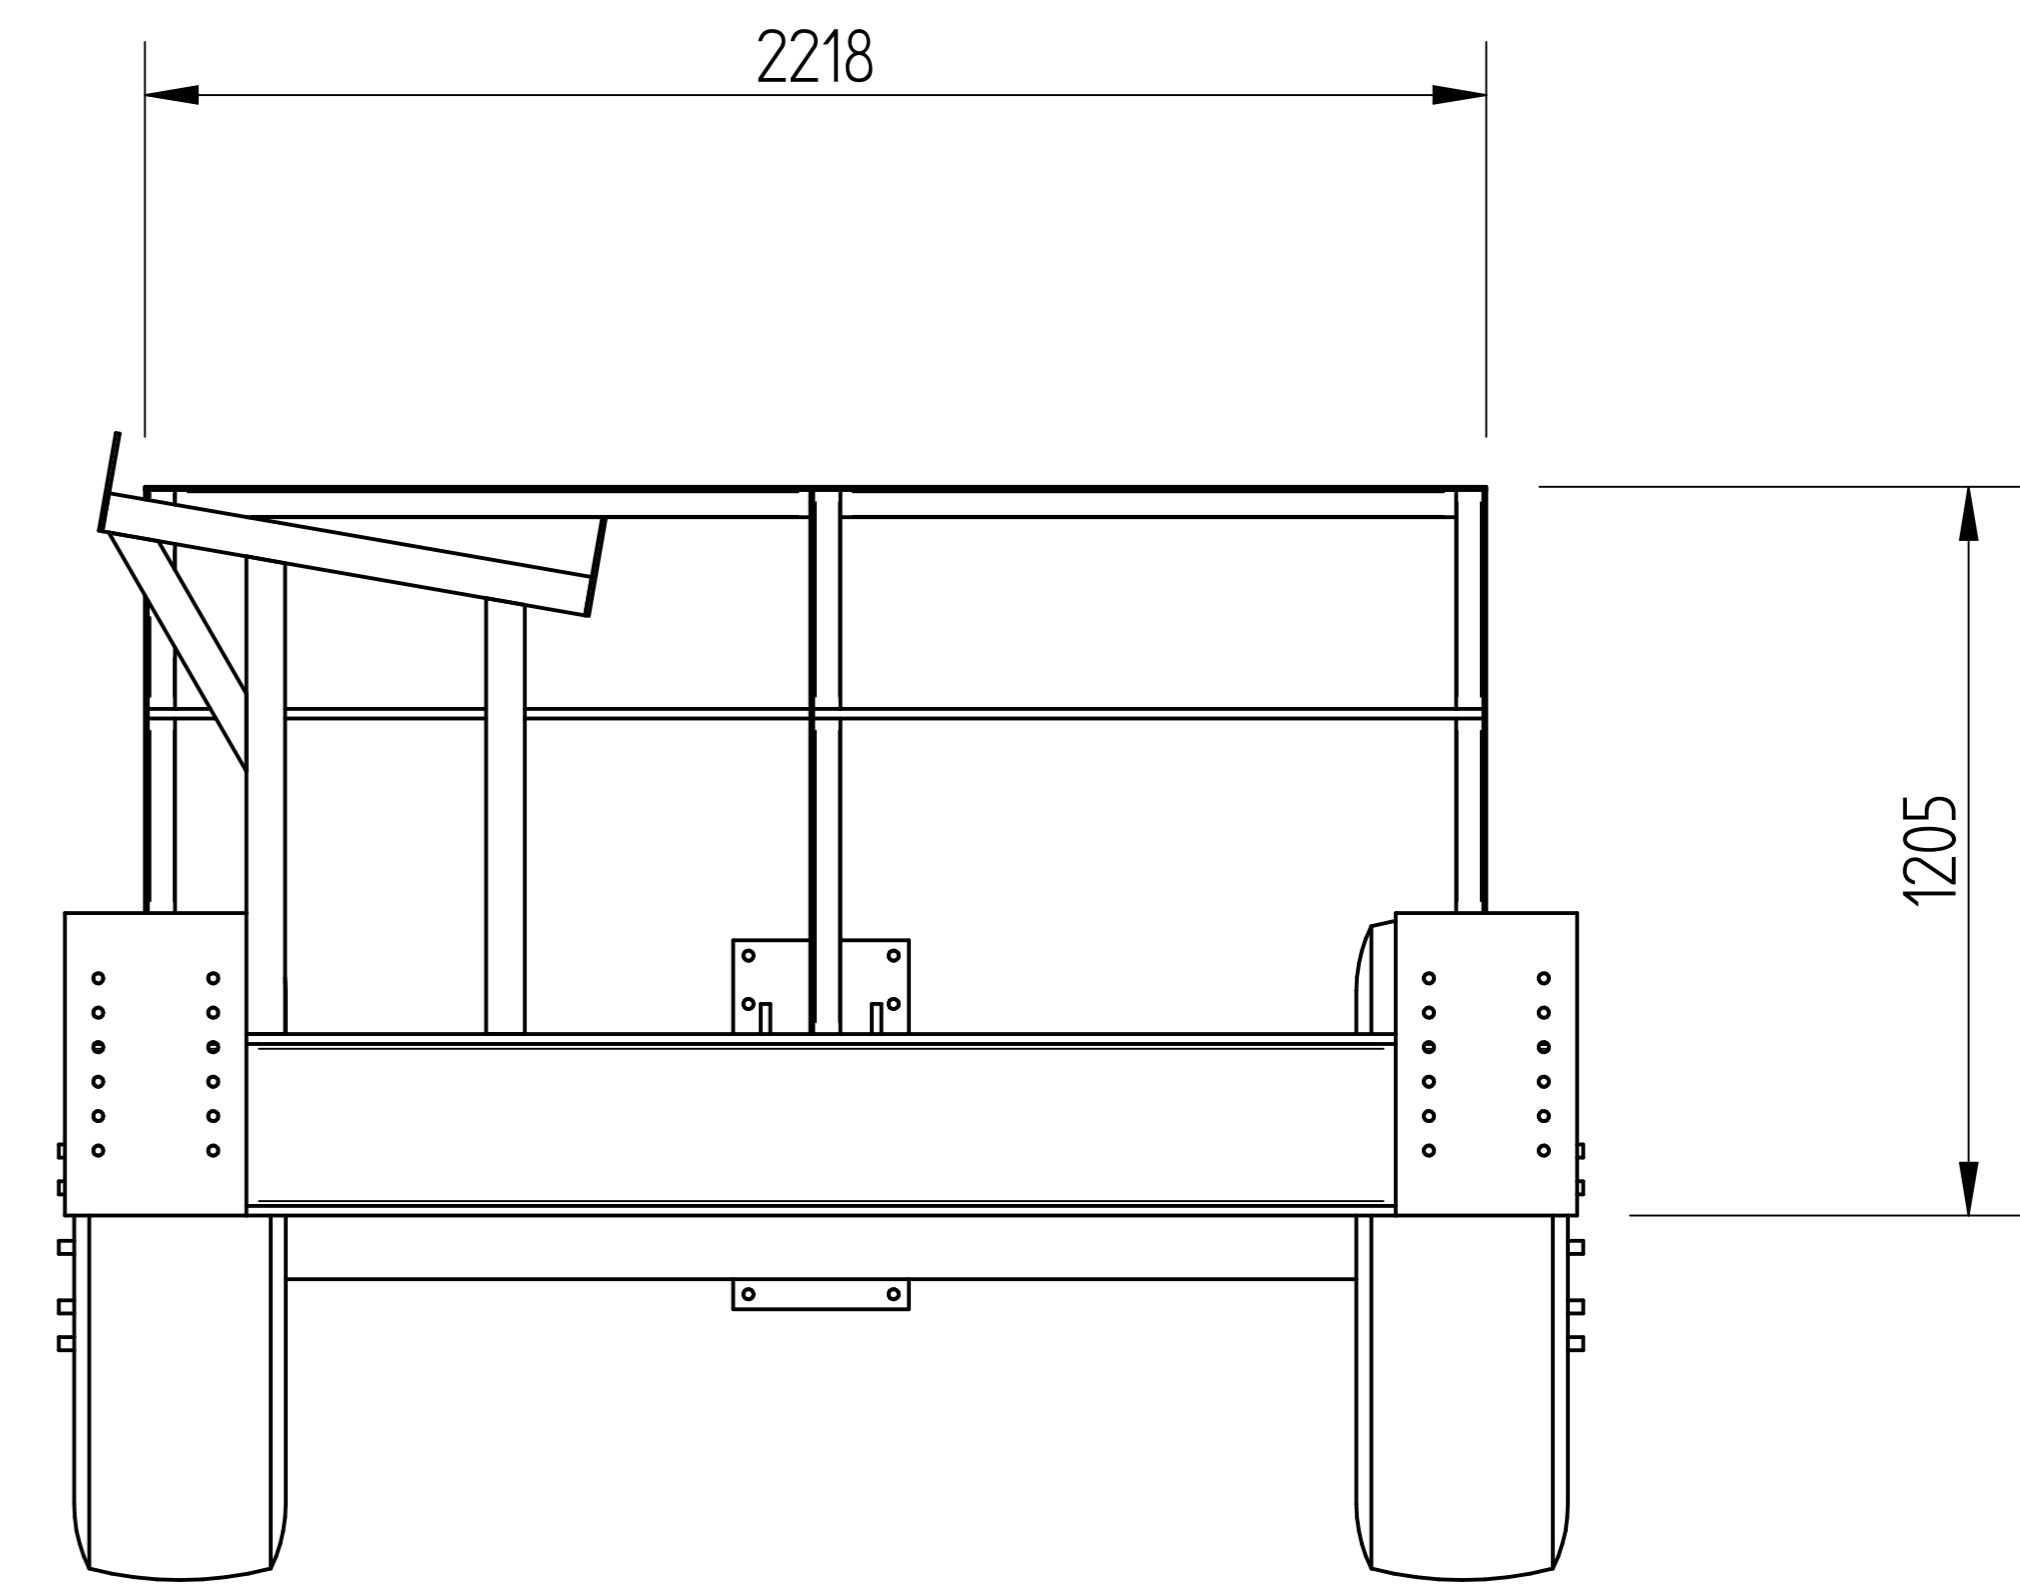

SIDE VIEW

REAR VIEW

TOP VIEW

580 CHASSIS
580-C-000

DRAWN		NAME	DATE	EQUAL CHANCE TRADING 50	
CHECKED	D.L.G.		02/06/13	TITLE	580 CHASSIS
ENG APPR				SIZE	580-C-000
MGR APPR				REV	A
UNLESS OTHERWISE SPECIFIED				FILE NAME	580 CHASSIS.dft
DIMENSIONS ARE IN MILLIMETERS				SCALE	WEIGHT
ANGLES = 0.1°				SHEET 1 OF 2	
2 PL = 0.02 3 PL = 0.005					