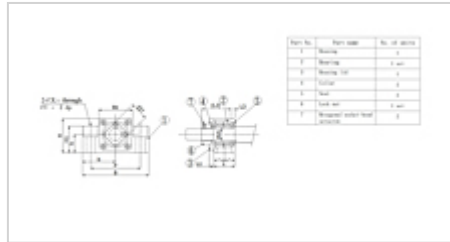

Support Units - LK Series

1

Item #	d1	L	L1	Bore Depth A	L2	Weight
LK08	8 mm	22.5 mm	N/A	3.5 mm	26.0 mm	0.28 kg
LK10	10 mm	24.0 mm	6.0 mm	6 mm	29.5 mm	0.44 kg
LK12	12 mm	24.0 mm	6.0 mm	6 mm	29.5 mm	0.42 kg
LK15	15 mm	25 mm	6.0 mm	5 mm	36.0 mm	0.51 kg