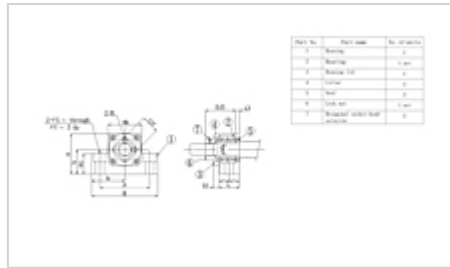

Support Units - EK Series

1

Item #	d1	L	L1	Bore Depth A	L2	Weight
EK05	5 mm	16.5 mm	N/A	3.5 mm	18.5 mm	0.12 kg
EK06	6 mm	20 mm	N/A	3.5 mm	22.0 mm	0.18 kg
EK08	8 mm	23 mm	N/A	4.0 mm	26.0 mm	0.27 kg
EK10	10 mm	24.0 mm	6.0 mm	6 mm	29.5 mm	0.47 kg
EK12	12 mm	24.0 mm	6.0 mm	6 mm	29.5 mm	0.45 kg
EK15	15 mm	25 mm	6.0 mm	5 mm	36.0 mm	0.60 kg
EK20	20 mm	42 mm	10.0 mm	10.0 mm	50.0 mm	1.35 kg