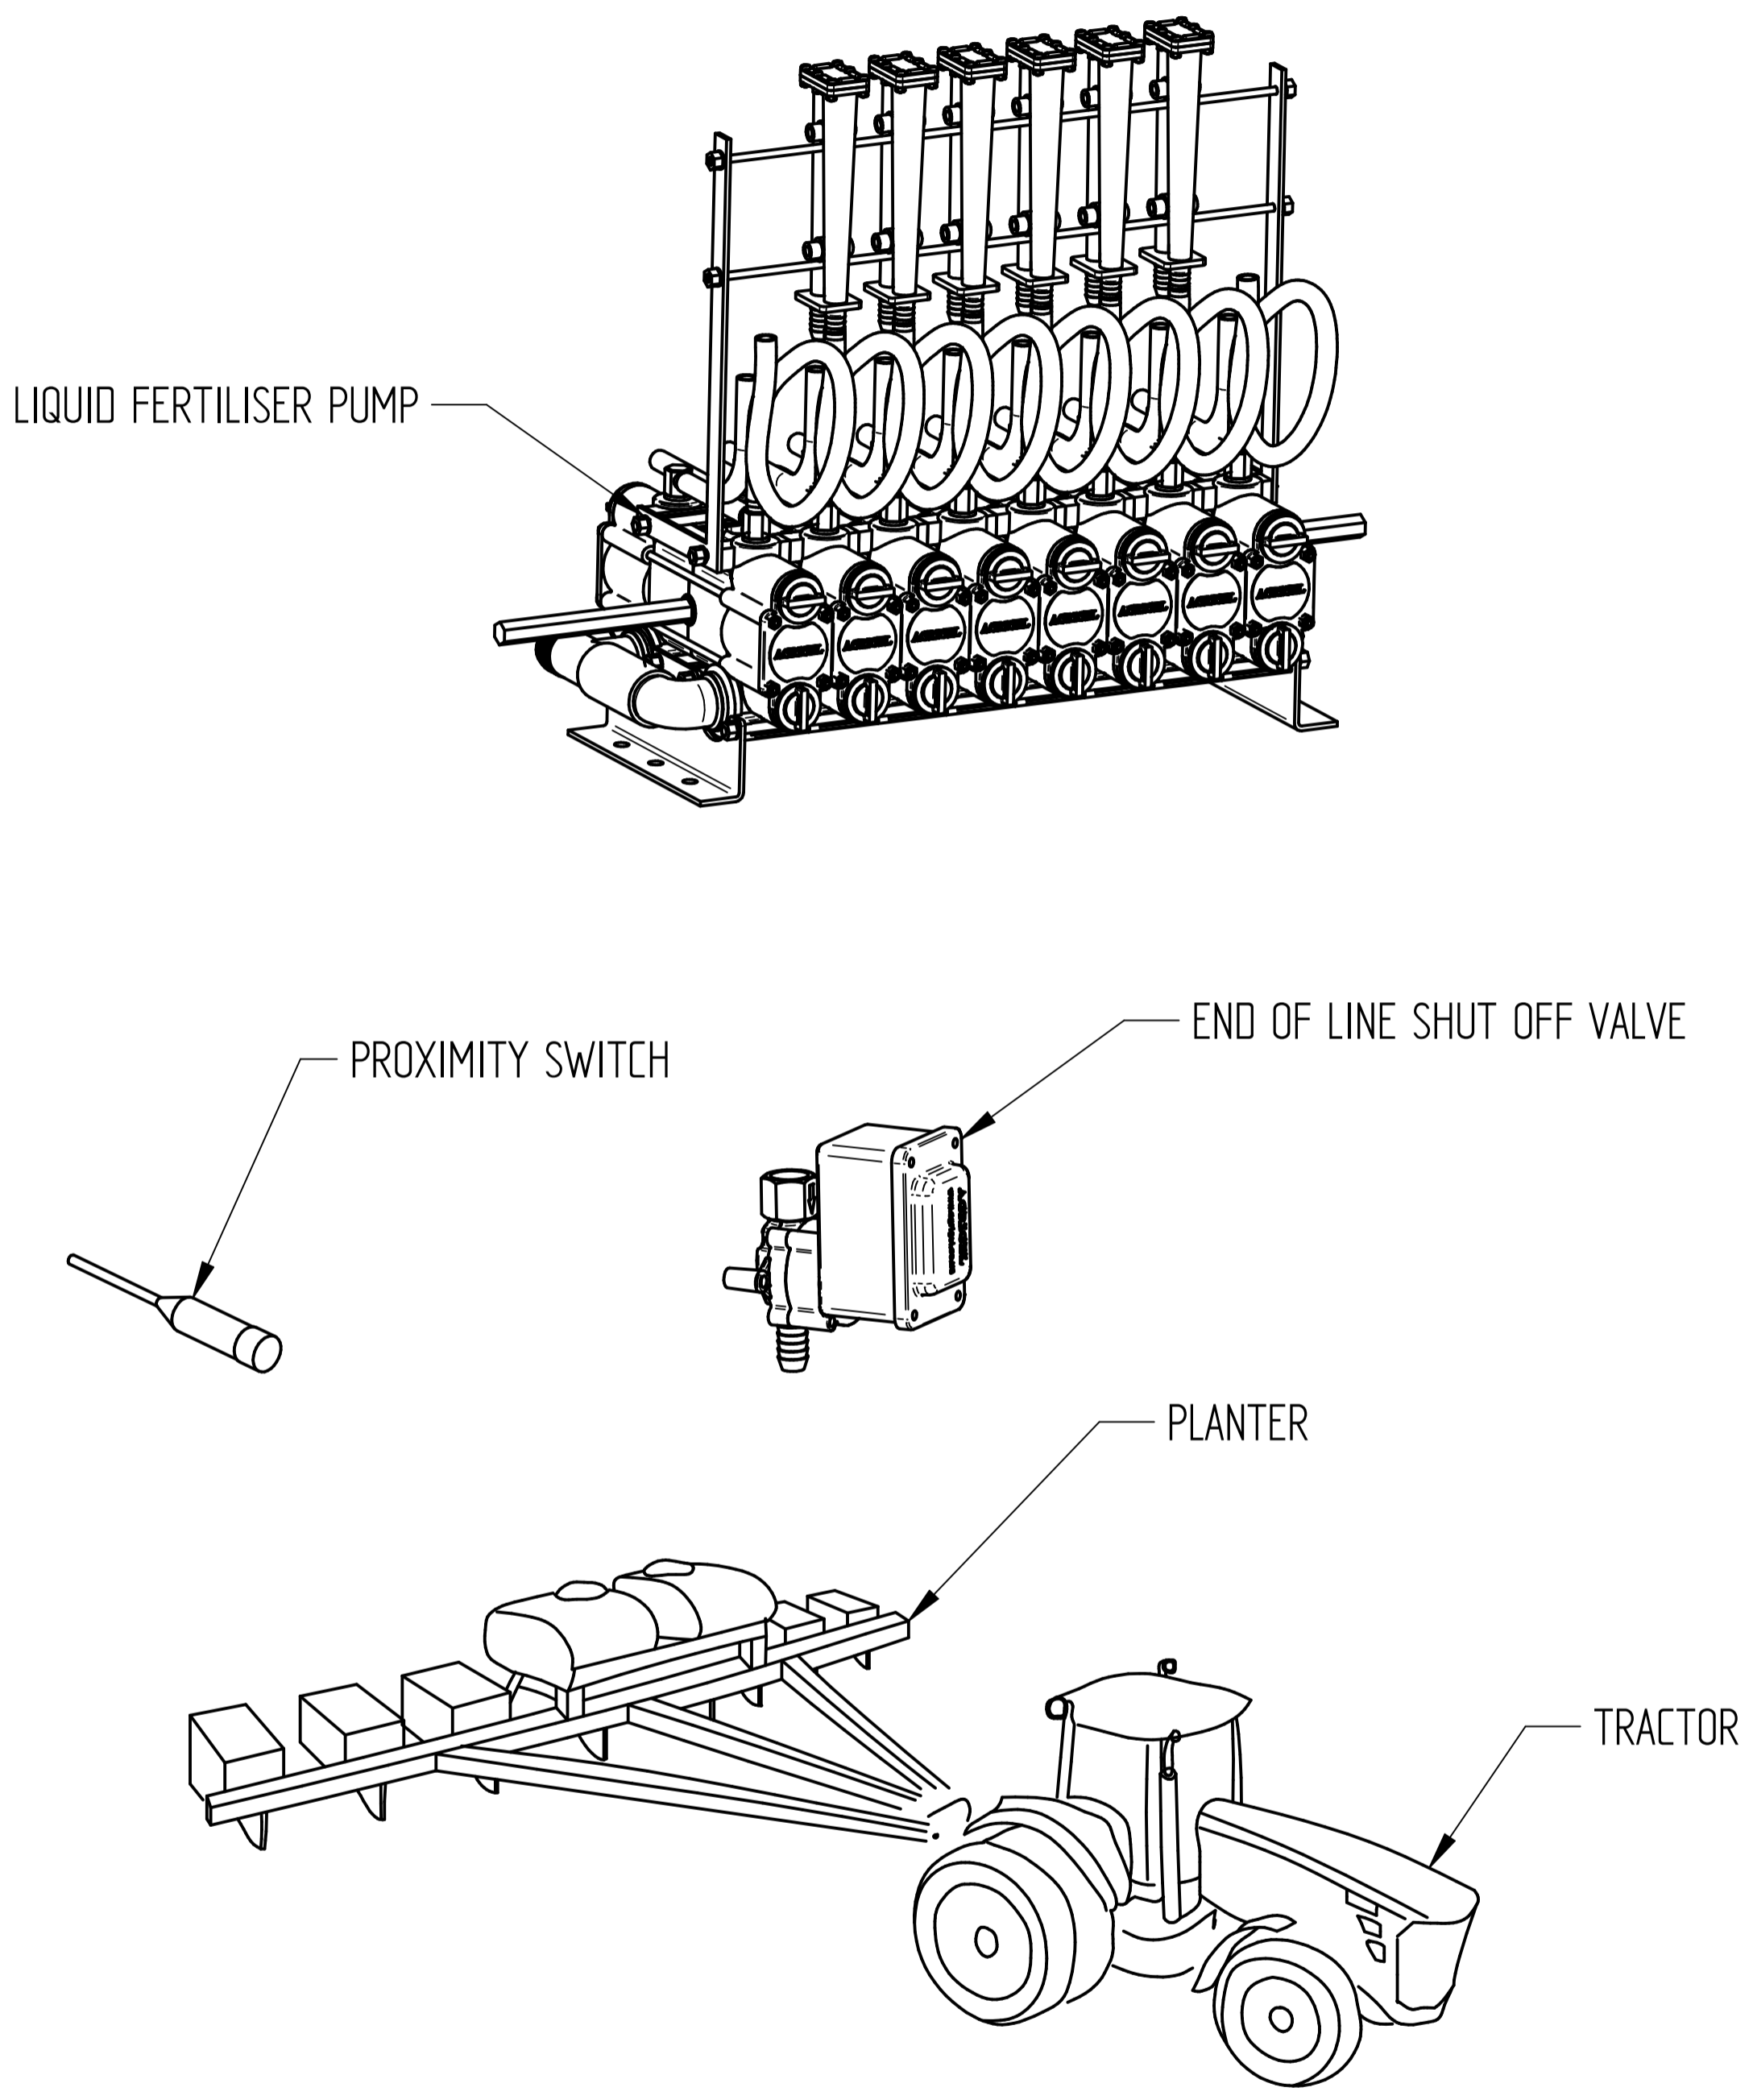

PROXIMITY SWITCH

LIQUID FERTILISER END OF LINE SHUT OFF VALVE

FIGURE 2

SHUT OFF VALVE

FIGURE 3

FIGURE 4

FIGURE 1